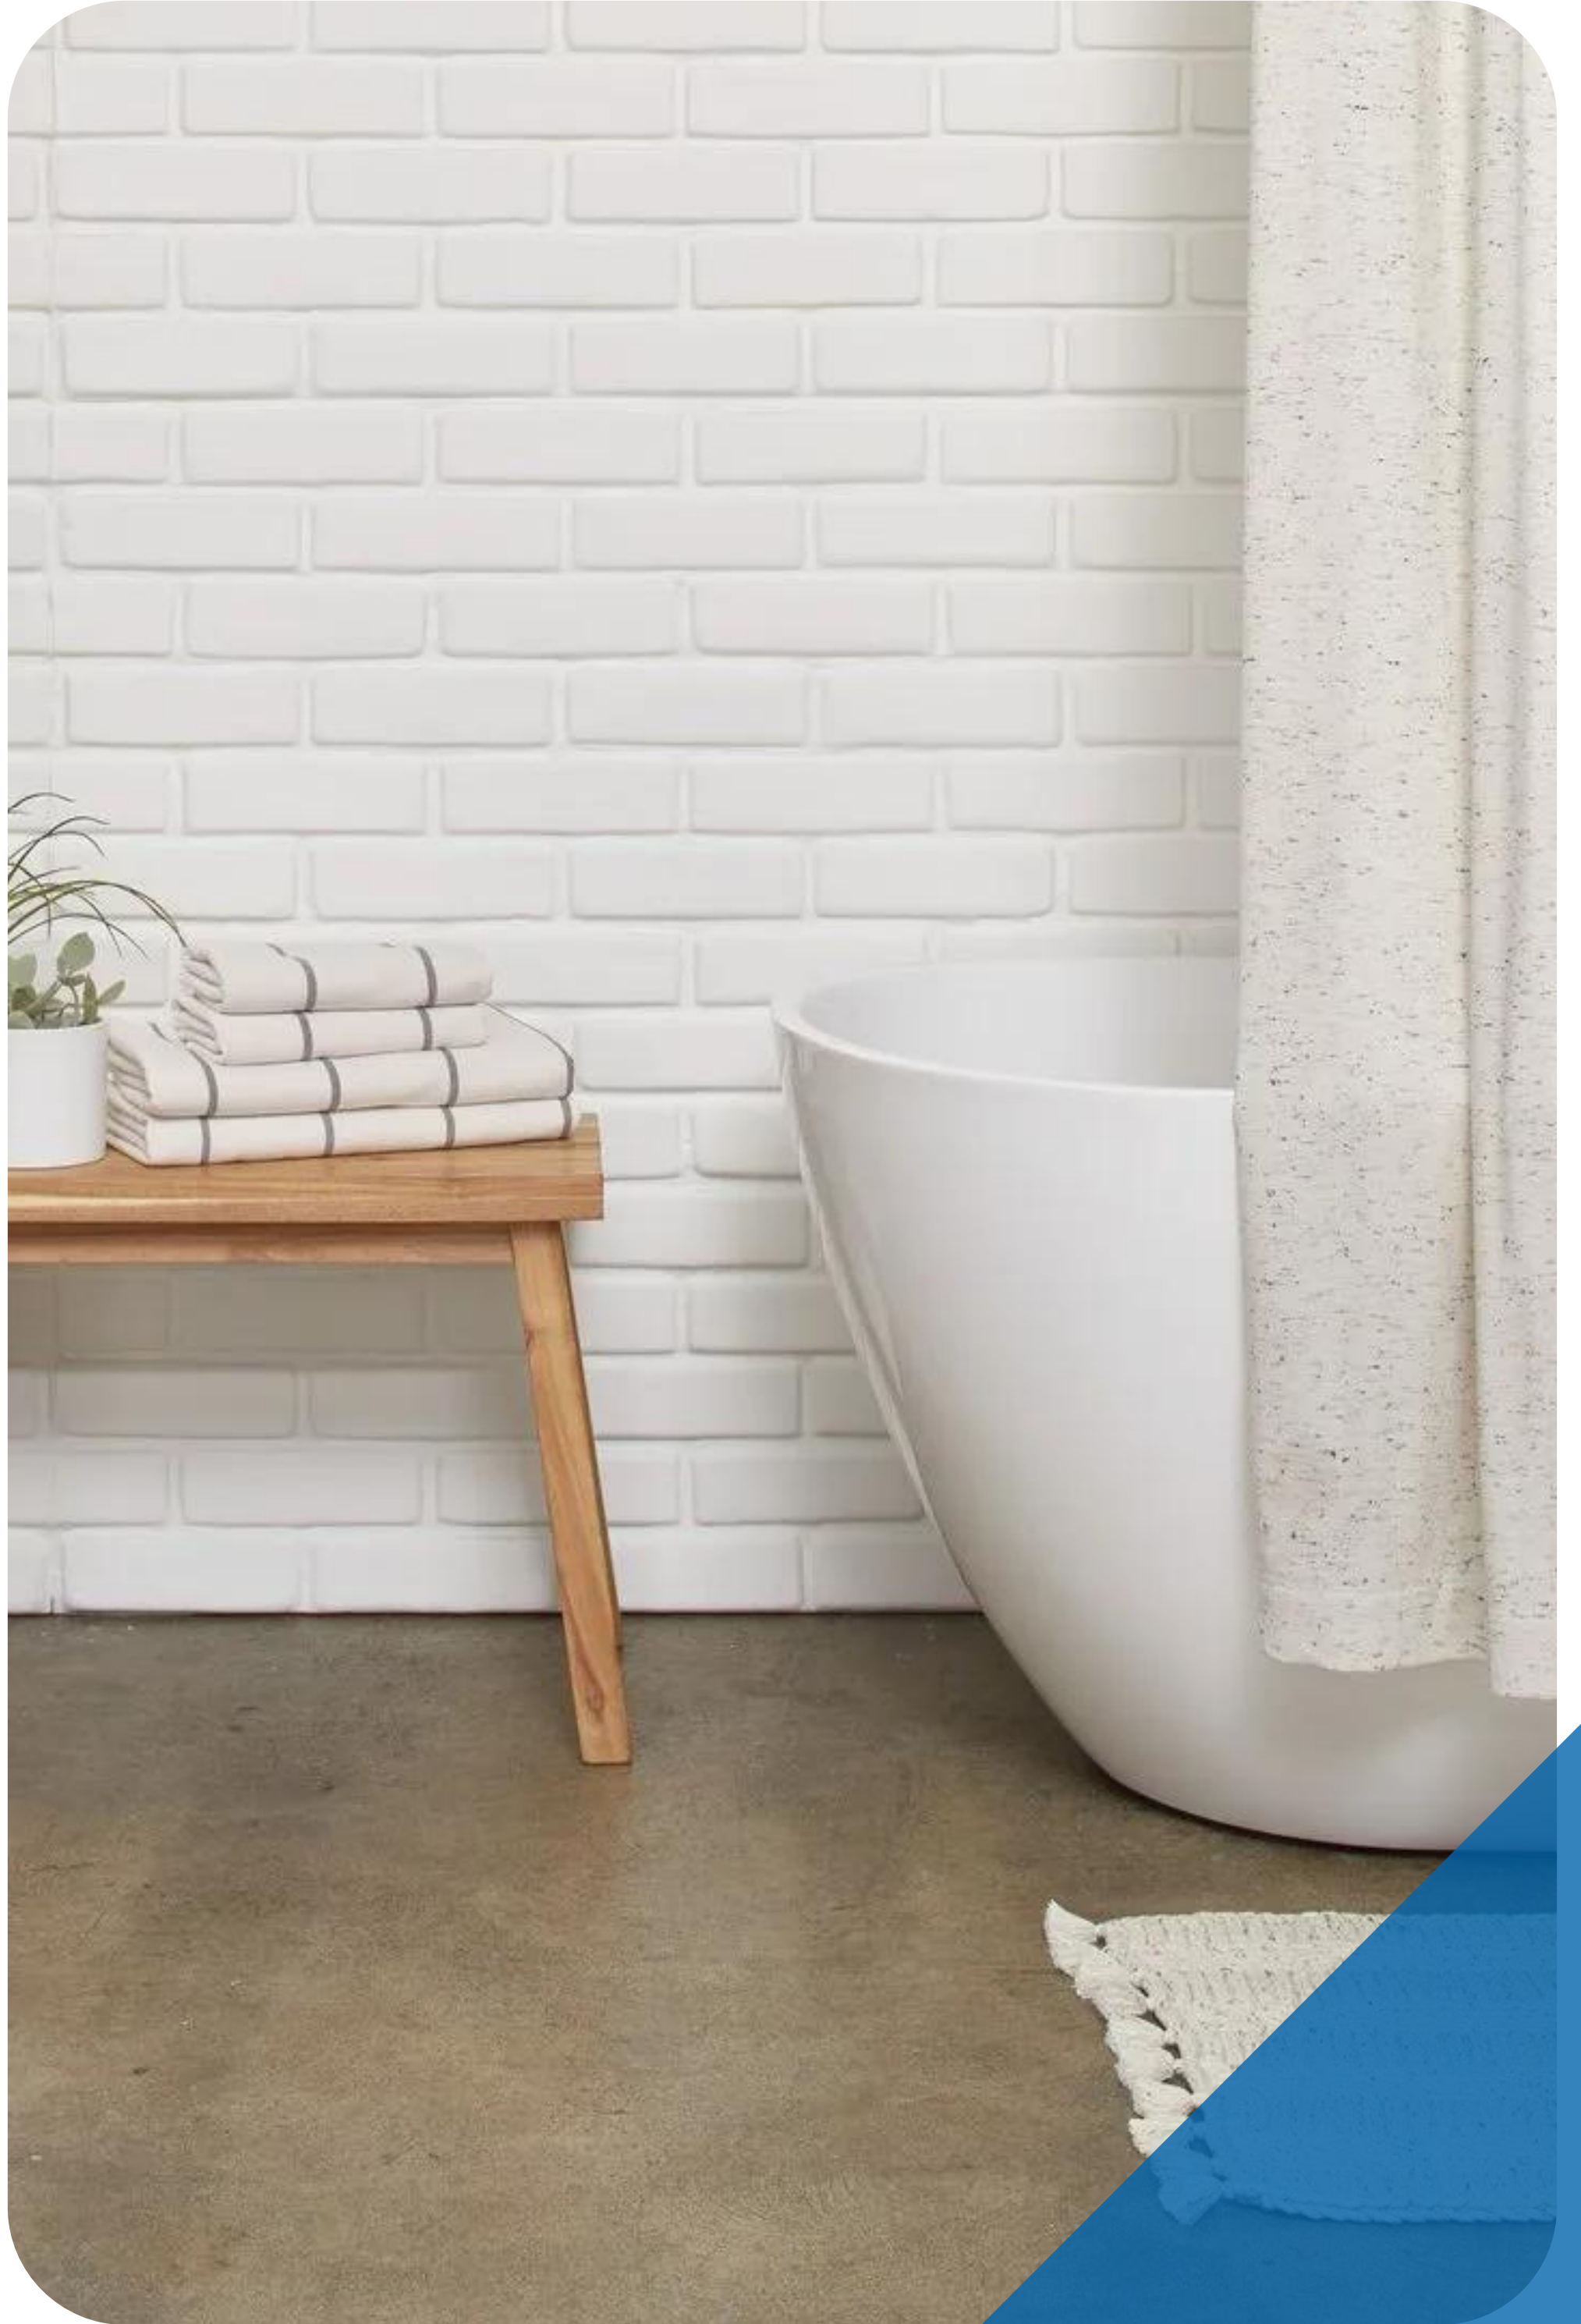

BONATEKS

HOME

www.bonateks.com